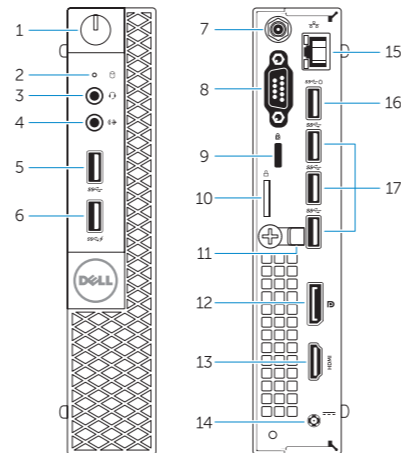

1. Power button/Power light
2. Hard-drive activity light
3. Microphone connector
4. Line-out connector
5. USB 3.0 connector
6. USB 3.0 connector with PowerShare
7. Antenna SMA connector (optional)
8. Serial/PS2/VGA/DisplayPort connector (optional)
9. Security-cable slot
10. Padlock ring
11. cable holder
12. DisplayPort connector
13. HDMI connector
14. Power connector
15. Network connector
16. USB 3.0 connector (Supports Smart Power On)
17. USB 3.0 connectors